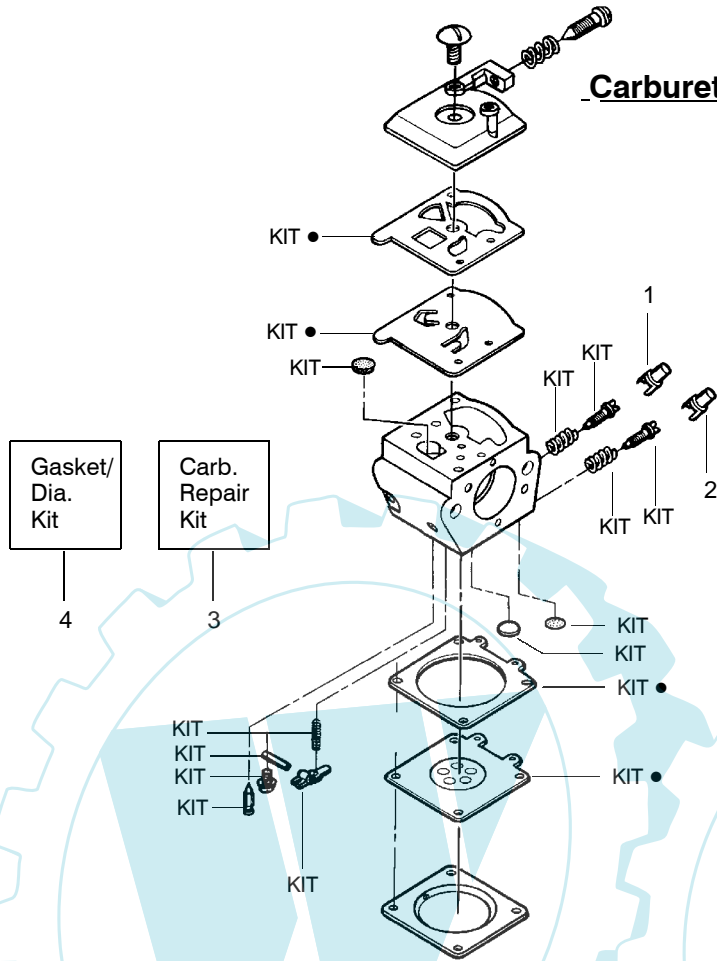

PARTS LIST NO. 530087663		RANCHERO® PARTS LIST	CHAIN SAW MODEL(S) 335	
DATE 11/26/02	Replaces 87663 - 07/23/02		Note: Illustration may differ from actual model due to design changes	PAGE NO. 3

Carburetor Assembly – WT-391 – #530069722

Ref.	Part No.	Description
1.	530038479	Limiter Cap–High
2.	530038478	Limiter Cap–Low
3.	530069826	Carburetor Repair Kit (KIT= Indicates Contents) & Includes Limiter Caps
4.	530069844	Gasket/Diaphragm Kit (● = Indicates Contents)

Kit - Carburetor Assembly No. 530071621 - WT-625

Note: No Repair kits are available for this carburetor, please order the complete assembly part number 530-071621 - WT-625