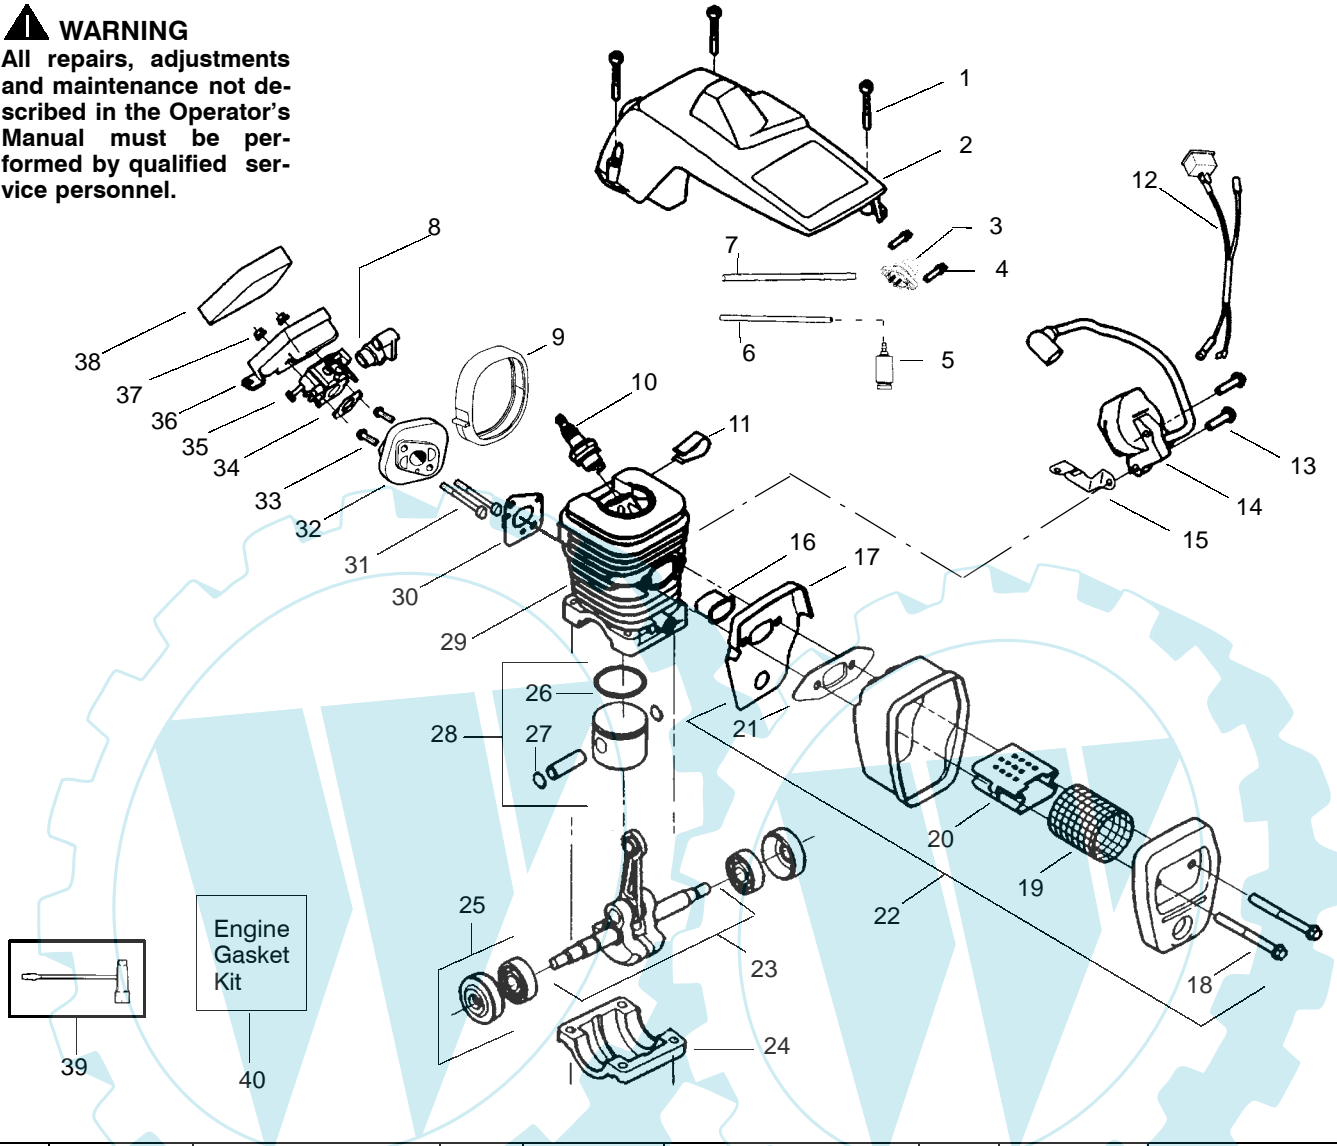

PARTS LIST NO. 530087663		RANCHERO® PARTS LIST	CHAIN SAW MODEL(S) 335	
DATE 11/26/02	Replaces 87663 - 07/23/02		NOTE: Illustration may differ from actual model due to design changes	PAGE NO. 2

WARNING

All repairs, adjustments and maintenance not described in the Operator's Manual must be performed by qualified service personnel.

Ref.	Part No.	Description	Ref.	Part No.	Description	Ref.	Part No.	Description
1.	530016153	Screw	19.	530036103	Screen-Spark	36.	530047604	Housing-Air Filter
2.	530055461	Shield-Cylinder	20.	530037813	Diffuser-Muffler	37.	530016101	Nut
3.	530047213	Assy-Air Purge	21.	530069608	Gasket-Muffler (kit)	38.	530037793	Air Filter - Foam
4.	530015780	Screw	22.	530047207	Assy-Muffler	39.	530031135	Wrench-Bar
5.	530095646	Assy-Fuel Pick-up	23.	530047062	Assy-Crankshaft	40.	530069608	Kit-Engine Gasket
6.	530069247	Kit-Line Purge/Carb. (Small Dia)	24.	530037935	Cap-Crankcase			(incl. 34,30,21)
7.	530069216	Kit-Line Purge/Tank (large line)	25.	530056363	Assy-Seal & Bearing			
8.	530035526	Grommet-Carb.	26.	530029805	Ring-Piston			
9.	530054144	Seal-Carb Adapter	27.	530015697	Retainer - Piston Pin			
10.	952030150	Spark Plug (RCJ-7Y)	28.	530069604	Kit-Piston - (incl. 26-27)			
11.	530016136	Clip-High Tension Lead	29.	530069606	Kit-Cylinder			
12.	530049117	Assy-Wire Harness (includes switch)	30.	530069608	Gasket-Carb. Adapter (kit)			
13.	530015814	Screw	31.	530016187	Screw			
14.	530039167	Module-Ignition	32.	530049700	Carb. Adapter			
15.	530047442	Strap-Ground	33.	530016386	Screw			
16.	530037652	Insulator-Heat	34.	530069608	Carb. Gasket (kit)			
17.	530049870	Back Plate-Muffler	35.	---	Kit-Carburetor			
18.	530016132	Screw		530069722	(WT-391)			
				530071621	(WT-625)			
							530054781	Decal-Warning
								Not Shown

✓ = NEW PART NUMBER FOR THIS IPL

★ = REFER TO THE SERVICE REFERENCE INDICATED FOR MORE INFORMATION. (LOCATED AT END OF IPL)