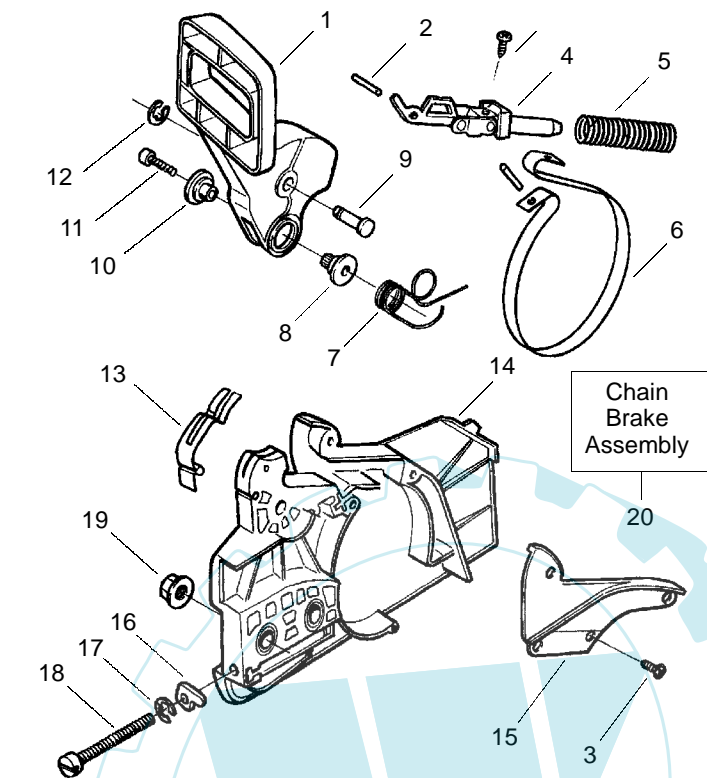

✓ = NEW PART NUMBER FOR THIS IPL

★ = REFER TO THE SERVICE REFERENCE INDICATED FOR MORE INFORMATION. (LOCATED AT END OF IPL)

PARTS LIST NO. 530087663		RANCHERO® PARTS LIST	CHAIN SAW MODEL(S) 335
DATE 11/26/02	Replaces 87663 - 07/23/02		Note: Illustration may differ from actual model due to design changes

Carburetor Assembly – WT-391 – #530069722

Ref.	Part No.	Description
1.	530038479	Limiter Cap–High
2.	530038478	Limiter Cap–Low
3.	530069826	Carburetor Repair Kit (KIT= Indicates Contents) & Includes Limiter Caps
4.	530069844	Gasket/Diaphragm Kit (● = Indicates Contents)

Kit - Carburetor Assembly No. 530071621 - WT-625

Note: No Repair kits are available for this carburetor, please order the complete assembly part number 530-071621 - WT-625

PARTS LIST NO. 530087663		RANCHERO® PARTS LIST	CHAIN SAW MODEL(S) 335
DATE 11/26/02	Replaces 87663 - 07/23/02		Note: Illustration may differ from actual model due to design changes

Ref.	Part No.	Description
1.	530071347	Actuating Lever
2.	530015913	Spring Pin
3.	530015911	Screw
4.	530054741	Front & Rear Link Ass'y.
5.	530016237	Spring Compression
6.	530052232	Brake Band
7.	530015910	Handguard Spring
8.	530049075	Journal-Right
9.	530029879	Pivot Pin
10.	530029881	Journal-Left
11.	530015914	Screw
12.	530038593	Retainer
13.	530029878	Position Spring
14.	530054747	Clutch Cover
15.	530038679	Chain Brake Cover
16.	530015826	Bar Adjusting Pin
17.	530038593	Retainer
18.	530016110	Screw-Bar Adjusting
19.	530015917	Nut
20.	530054736	Chain Brake Assembly