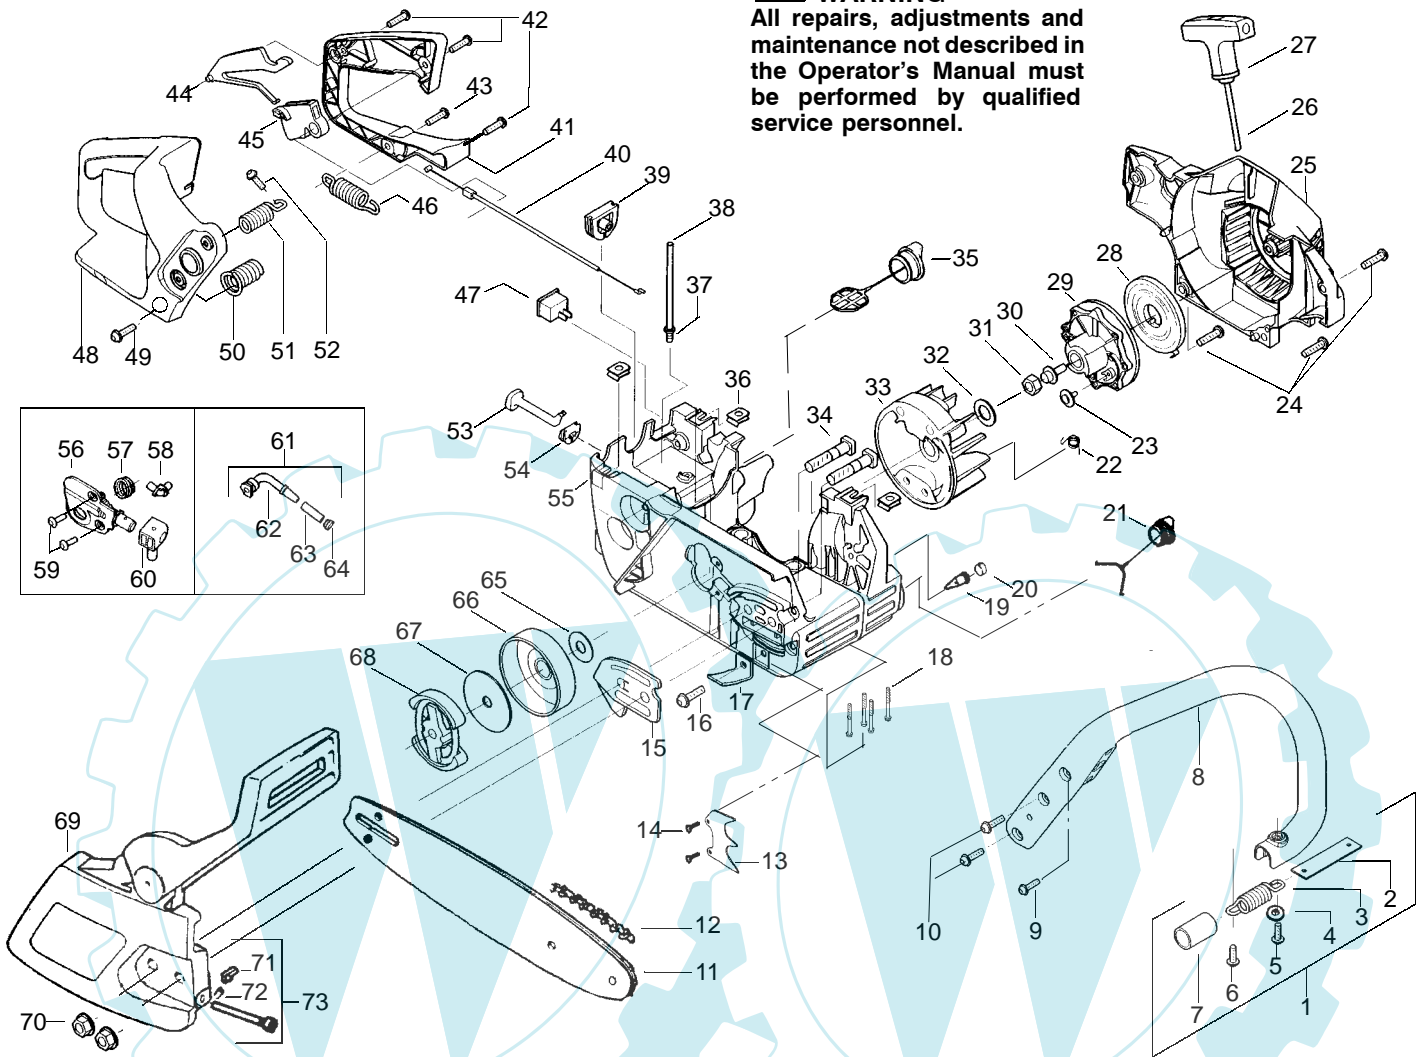

PARTS LIST NO. 530087663		RANCHERO® PARTS LIST	CHAIN SAW MODEL(S) 335
DATE 11/26/02	Replaces 87663 - 07/23/02		Note: Illustration may differ from actual model due to design changes

⚠ WARNING
All repairs, adjustments and maintenance not described in the Operator's Manual must be performed by qualified service personnel.